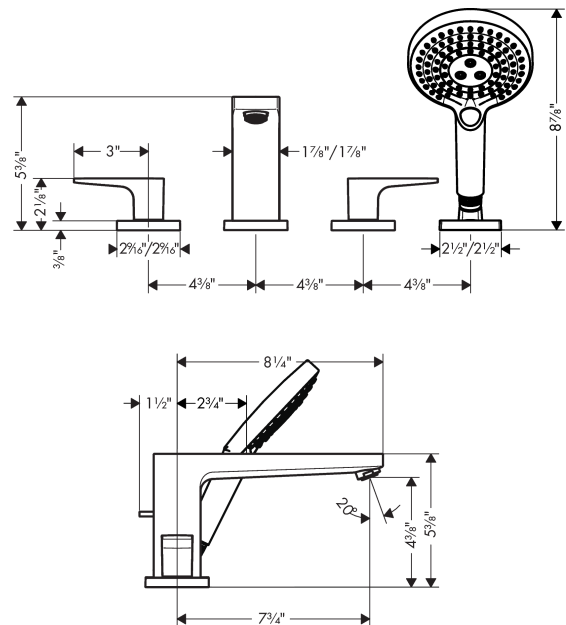

Metropol

4-Hole Roman Tub Set Trim with Loop Handles and 1.75 GPM Handshower

Surface: **chrome** Part no. : **74555001**

Description

Features

- Flow: 6.0 GPM (22.7 L/Min)
- Flow rate of hand shower at 3 bar: 1.75 GPM (6.6 L/Min)
- 90° ceramic valves
- Integrated double backflow prevention

Item details

List Price \$ 1,179.00

Technology

Compliance

Product image

Scale drawing

Metropol
4-Hole Roman Tub Set Trim with Loop Handles and 1.75 GPM Handshower
 Surface: **chrome** Part no. : **74555001**

Exploded drawing

Year of production: >07/18

Metropol

4-Hole Roman Tub Set Trim with Loop Handles and 1.75 GPM Handshower

Surface: **chrome** Part no. : **74555001**

Spare parts list

Year of production: >07/18

Pos.	Description	Part no.	Price	PU
1	diverter knob	98707000	-	1
2	aerator M24x1 (30 l/min)	96512000	-	1
3	O-ring 41x1,5	98168000	-	1
4	selector assy	96775000	-	1
5	O-Ring 14x2,5	98189000	-	1
6	O-Ring 23x2,5	98183000	-	1
7	O-Ring 22x2	98185000	-	1
8	O-ring 9x2,5	98217000	-	1
9	handle fixing set	94184000	-	1
10	set of color-rings cold / hot water	95819000	-	1
11	O-ring 56x2	98468000	-	1
12	flat seal	98749000	-	1
13	handshower	26036001	-	1
14	shower holder	28071000	-	1
15	set of non return valves DW 15	94074000	-	1
16	spout cpl.	93151000	-	1
17	escutcheon for spout	93152000	-	1
18	handle for hot water	93176000	-	1
19	handle for cold water	93177000	-	1
20	escutcheon for handle	93169000	-	1
21	escutcheon for shower holder	93153000	-	1
a	hollow set screw M6x8	98444000	-	1
b	seal	98058000	-	1