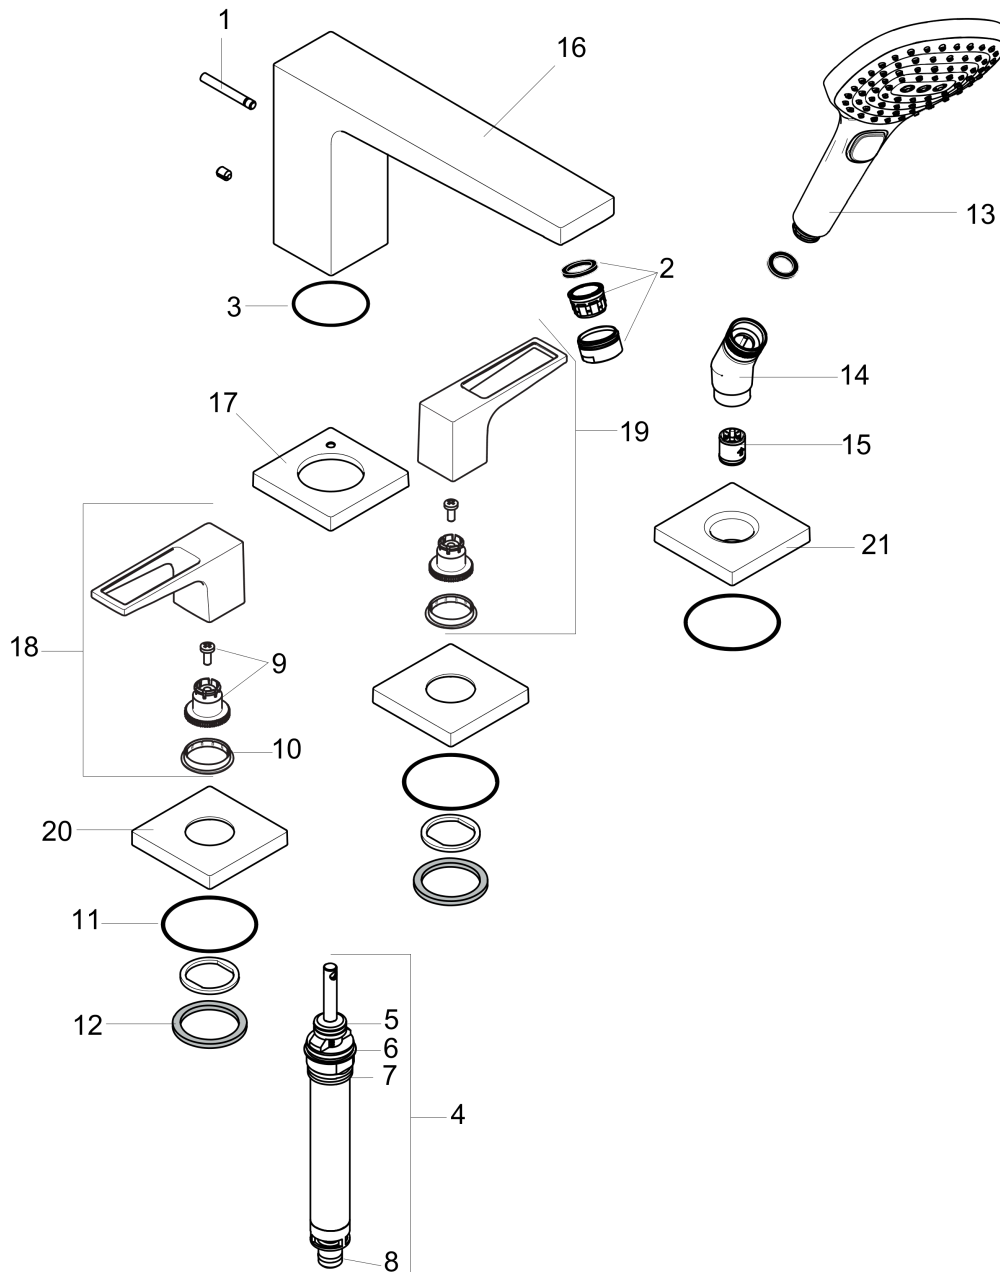

Metropol

4-Hole Roman Tub Set Trim with Loop Handles and 1.75 GPM Handshower

Surface: **chrome** Part no. : **74555001**

Description

Features

- Flow: 6.0 GPM (22.7 L/Min)
- Flow rate of hand shower at 3 bar: 1.75 GPM (6.6 L/Min)
- 90° ceramic valves
- Integrated double backflow prevention

Item details

List Price \$ 1,179.00

Technology

Compliance

Product image

Scale drawing

Metropol
4-Hole Roman Tub Set Trim with Loop Handles and 1.75 GPM Handshower
 Surface: **chrome** Part no. : **74555001**

Exploded drawing

Year of production: >07/18

Metropol

4-Hole Roman Tub Set Trim with Loop Handles and 1.75 GPM Handshower

Surface: **chrome** Part no. : **74555001**

Spare parts list

Year of production: >07/18

Pos.	Description	Part no.	Price	PU
1	diverter knob	98707000	-	1
2	aerator M24x1 (30 l/min)	96512000	-	1
3	O-ring 41x1,5	98168000	-	1
4	selector assy	96775000	-	1
5	O-Ring 14x2,5	98189000	-	1
6	O-Ring 23x2,5	98183000	-	1
7	O-Ring 22x2	98185000	-	1
8	O-ring 9x2,5	98217000	-	1
9	handle fixing set	94184000	-	1
10	set of color-rings cold / hot water	95819000	-	1
11	O-ring 56x2	98468000	-	1
12	flat seal	98749000	-	1
13	handshower	26036001	-	1
14	shower holder	28071000	-	1
15	set of non return valves DW 15	94074000	-	1
16	spout cpl.	93151000	-	1
17	escutcheon for spout	93152000	-	1
18	handle for hot water	93176000	-	1
19	handle for cold water	93177000	-	1
20	escutcheon for handle	93169000	-	1
21	escutcheon for shower holder	93153000	-	1
a	hollow set screw M6x8	98444000	-	1
b	seal	98058000	-	1